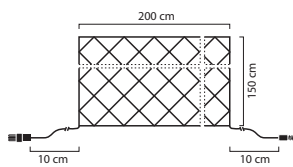

10. Add on set

4941-817

LED Net light 2 m with 104 LEDs.