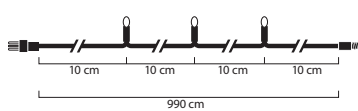

4912-817

LED Light set 20 m with 100 LEDs.

*expandable up to 1200 LED / 120 m.

4. Add on set

4913-817

LED Light set 10 m with 100 LEDs.

5. Start-Set

4920-817