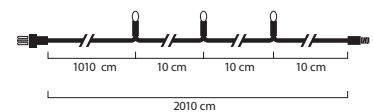

3. Start-Set

4912-817

LED Light set 20 m with 100 LEDs.