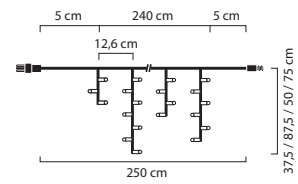

LED Icicle light 13 m with 100 LEDs.

*expandable up to 1200 LED / 120 m.

6. Add on set

4921-817

LED Icicle light 2,5 m with 100 LEDs.

7. Start-Set

4922-817

LED Icicle light 13 m with 100 LEDs.