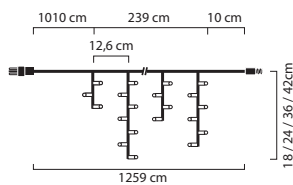

LED Icicle light 13 m with 100 LEDs.

*expandable up to 1200 LED / 120 m.

6. Add on set

4921-817

LED Icicle light 2,5 m with 100 LEDs.

7. Start-Set

4922-817

LED Icicle light 13 m with 100 LEDs.