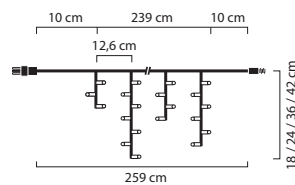

8. Add on set

4923-817

LED Icicle light 2,5 m with 100 LEDs.