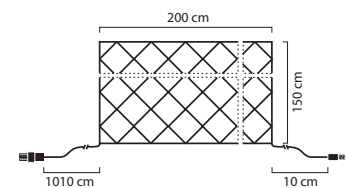

*expandable up to 1200 LED / 120 m.

8. Add on set

4923-817

LED Icicle light 2,5 m with 100 LEDs.

9. Start-Set

4940-817

LED Net light 2 m with 104 LEDs.

*expandable up to 1200 LED / 120 m.