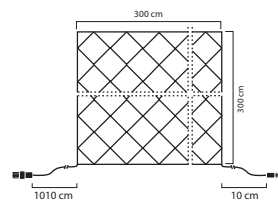

11. Start-Set

4942-817

LED Net light 3 m with 240 LEDs.