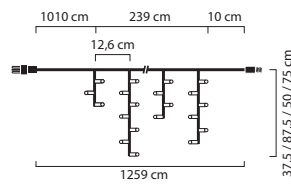

5. Start-Set

4920-817

LED Icicle light 13 m with 100 LEDs.