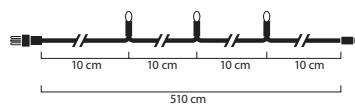

1. Start-Set

4910-817

LED Light set 15 m with 50 LEDs.

*expandable up to 1200 LED / 120 m.

2. Add on set

4911-817

LED Light set 5 m with 50 LEDs.

3. Start-Set