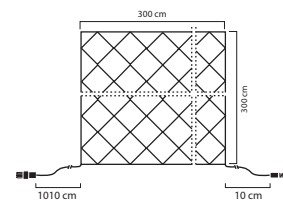

12. Add on set

4943-817

LED Net light 3 m with 240 LEDs.