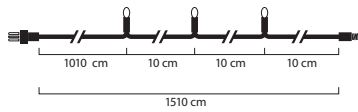

1. Start-Set

4910-817

LED Light set 15 m with 50 LEDs.

*expandable up to 1200 LED / 120 m.

2. Add on set

4911-817

LED Light set 5 m with 50 LEDs.

3. Start-Set